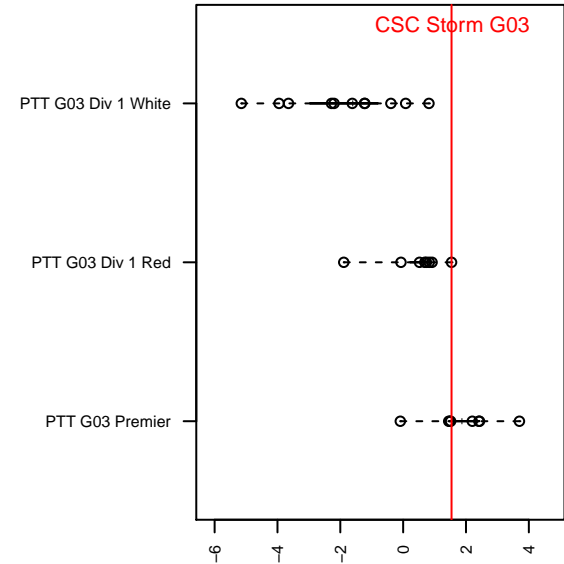

CSC Storm G03

Corvallis SC
 Corvallis, OR
 G03 total strength=1508
 attack=17.33 defense=7.83
 fall league = PTT G03 Div 1 Red
 spr league = PTT Win G03 Div 1 Red

alt names used:
 Corvallis SC 03G
 CSC 03G
 Corvallis SC 03G

Venues played:
 2017 Beaverton Cup U15 Silver
 2017 PTT G03 Division 1 Red
 2017 PTT Winter G03 Division 1 Red

CSC Storm G03
 Dots are actual minus expected GF (blue circles) and GA (red triangles).
 Blue line is smoothed change in attack strength. Red is smoothed change in defense strength.

**attack and defense variance (black dot)
relative to other teams
and top 10 in region**

**attack and defense rating
relative to others at age
and all opponents in last 13 months**

Performance relative to 13 month average